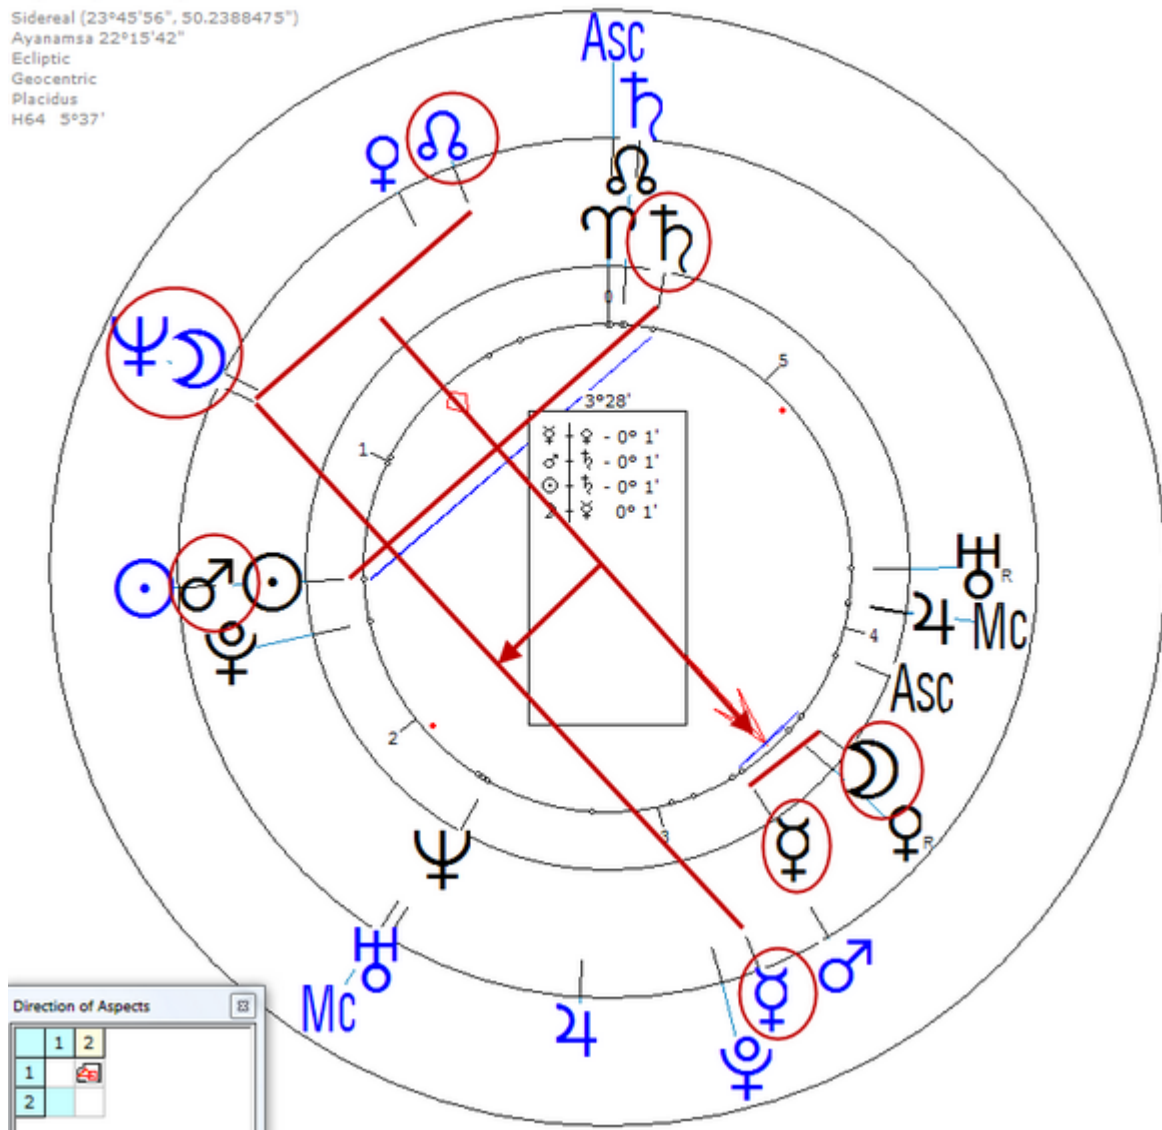

Greim, Robert Ritter Von

22 June 1892 at 06:45 (= 06:45 AM)Bayreuth, Germany, 49n57, 11e35
German military, an Air Force General.

<https://www.astro.com/astro-databank/Greim,_Robert_Ritter_Von>

Death by Suicide 24 May 1945 in Salzburg,Austria (Took poison while in prison, age 52)

Solar Return (Harmonic 64)

Solar ☽/♁ = Solar ♃/♁ = Solar ☽/♃ = ☽_n/♃_n = ♂_n/♃_n
♃ is poison

Greim, Robert Ritter Von
22 June 1892 Wed 6:45 (GMT+1) 49n57 11e35
Bayreuth, Germany
Sidereal (23°45'56", 50.2388475")
Ayanamsa 22°15'42"
Ecliptic
Geocentric
Placidus
H64 5°37'